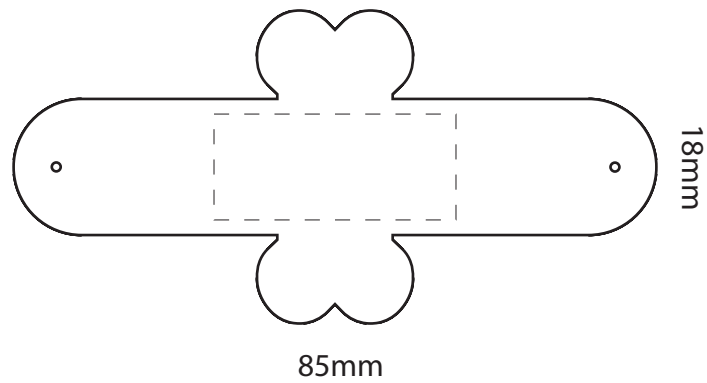

Proof Sheet

Snap Phone Stand

Print Area: 14x32mm