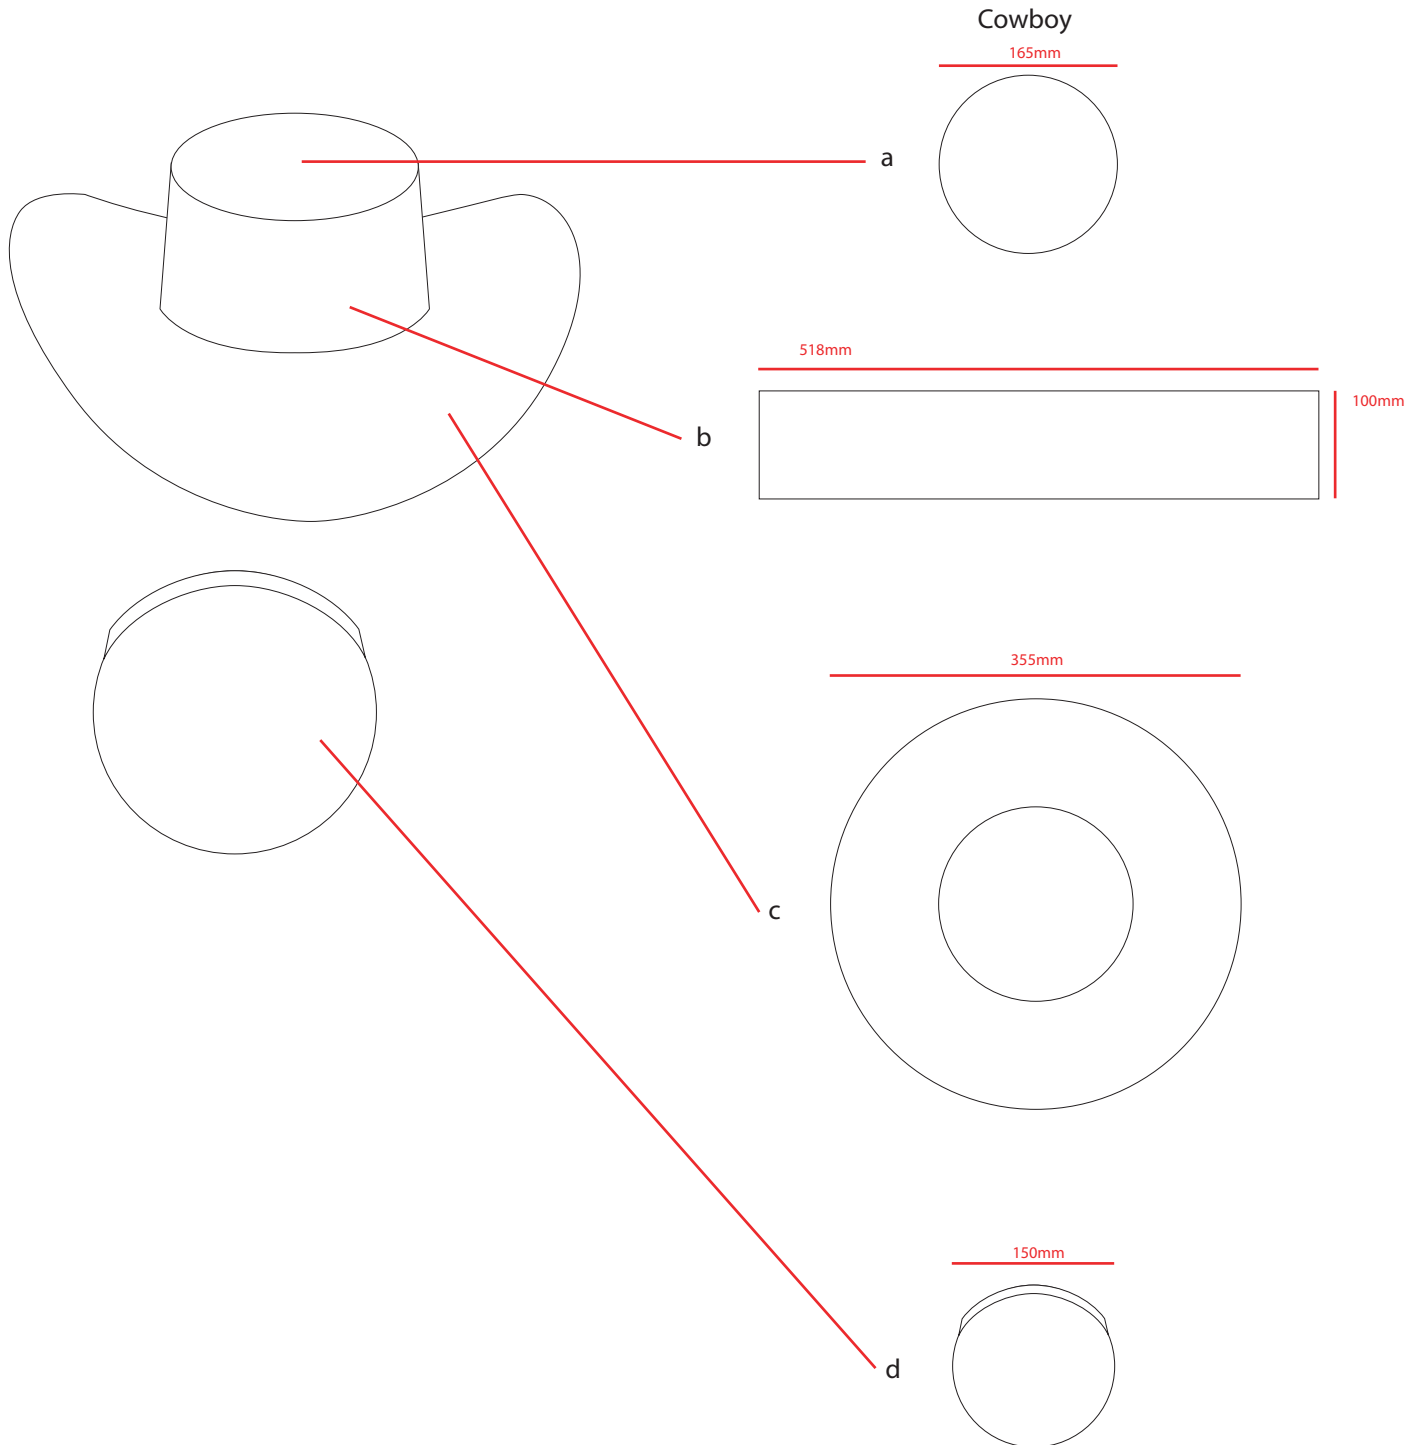

Proof Sheet

Foldable Cowboy Hat

Not to scale

Please check and confirm all details are correct before proceeding and notify us of any discrepancy as we cannot accept liability for any post-completion errors or omissions. We will match your pantone colours as close as possible however 100% match cannot be guaranteed, and the shade of the print colour may differ slightly when printed onto different surface. Any images and/or published print areas and item sizes are approximate and should be regarded as a guideline only. The goods supplied are mass produced for the promotional market. Any movement in print position, size and colour are to be expected. Please note an acknowledgement to proceed with an order constitutes that you are happy to proceed based on our Terms & Conditions which can be found on our website. We encourage customers to review terms and conditions before proceeding.