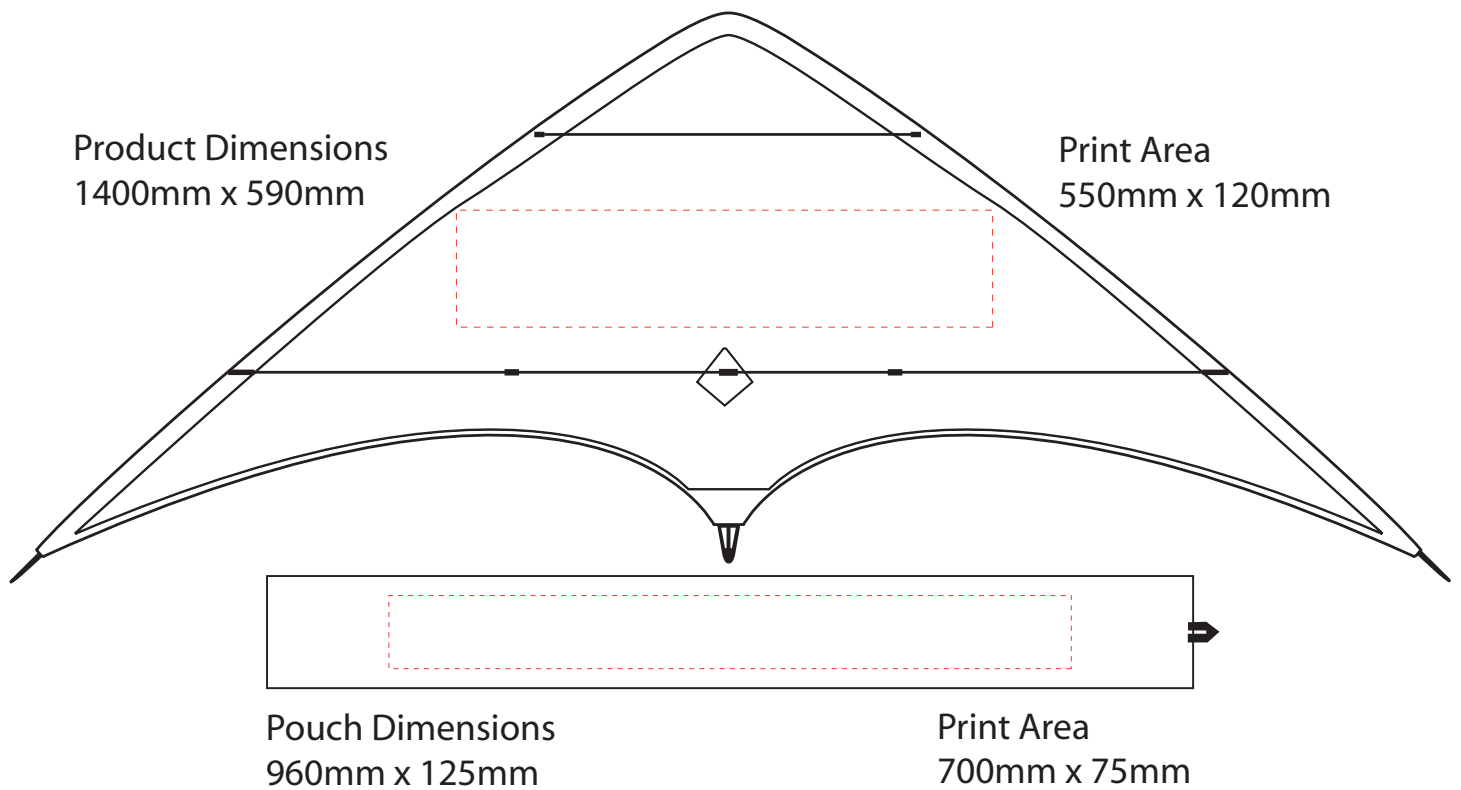

Proof Sheet

Stunt Kite

Not to scale

Please check and confirm all details are correct before proceeding and notify us of any discrepancy as we cannot accept liability for any post-completion errors or omissions. We will match your pantone colours as close as possible however 100% match cannot be guaranteed, and the shade of the print colour may differ slightly when printed onto different surface. Any images and/or published print areas and item sizes are approximate and should be regarded as a guideline only. The goods supplied are mass produced for the promotional market. Any movement in print position, size and colour are to be expected. Please note an acknowledgement to proceed with an order constitutes that you are happy to proceed based on our Terms & Conditions which can be found on our website. We encourage customers to review terms and conditions before proceeding.