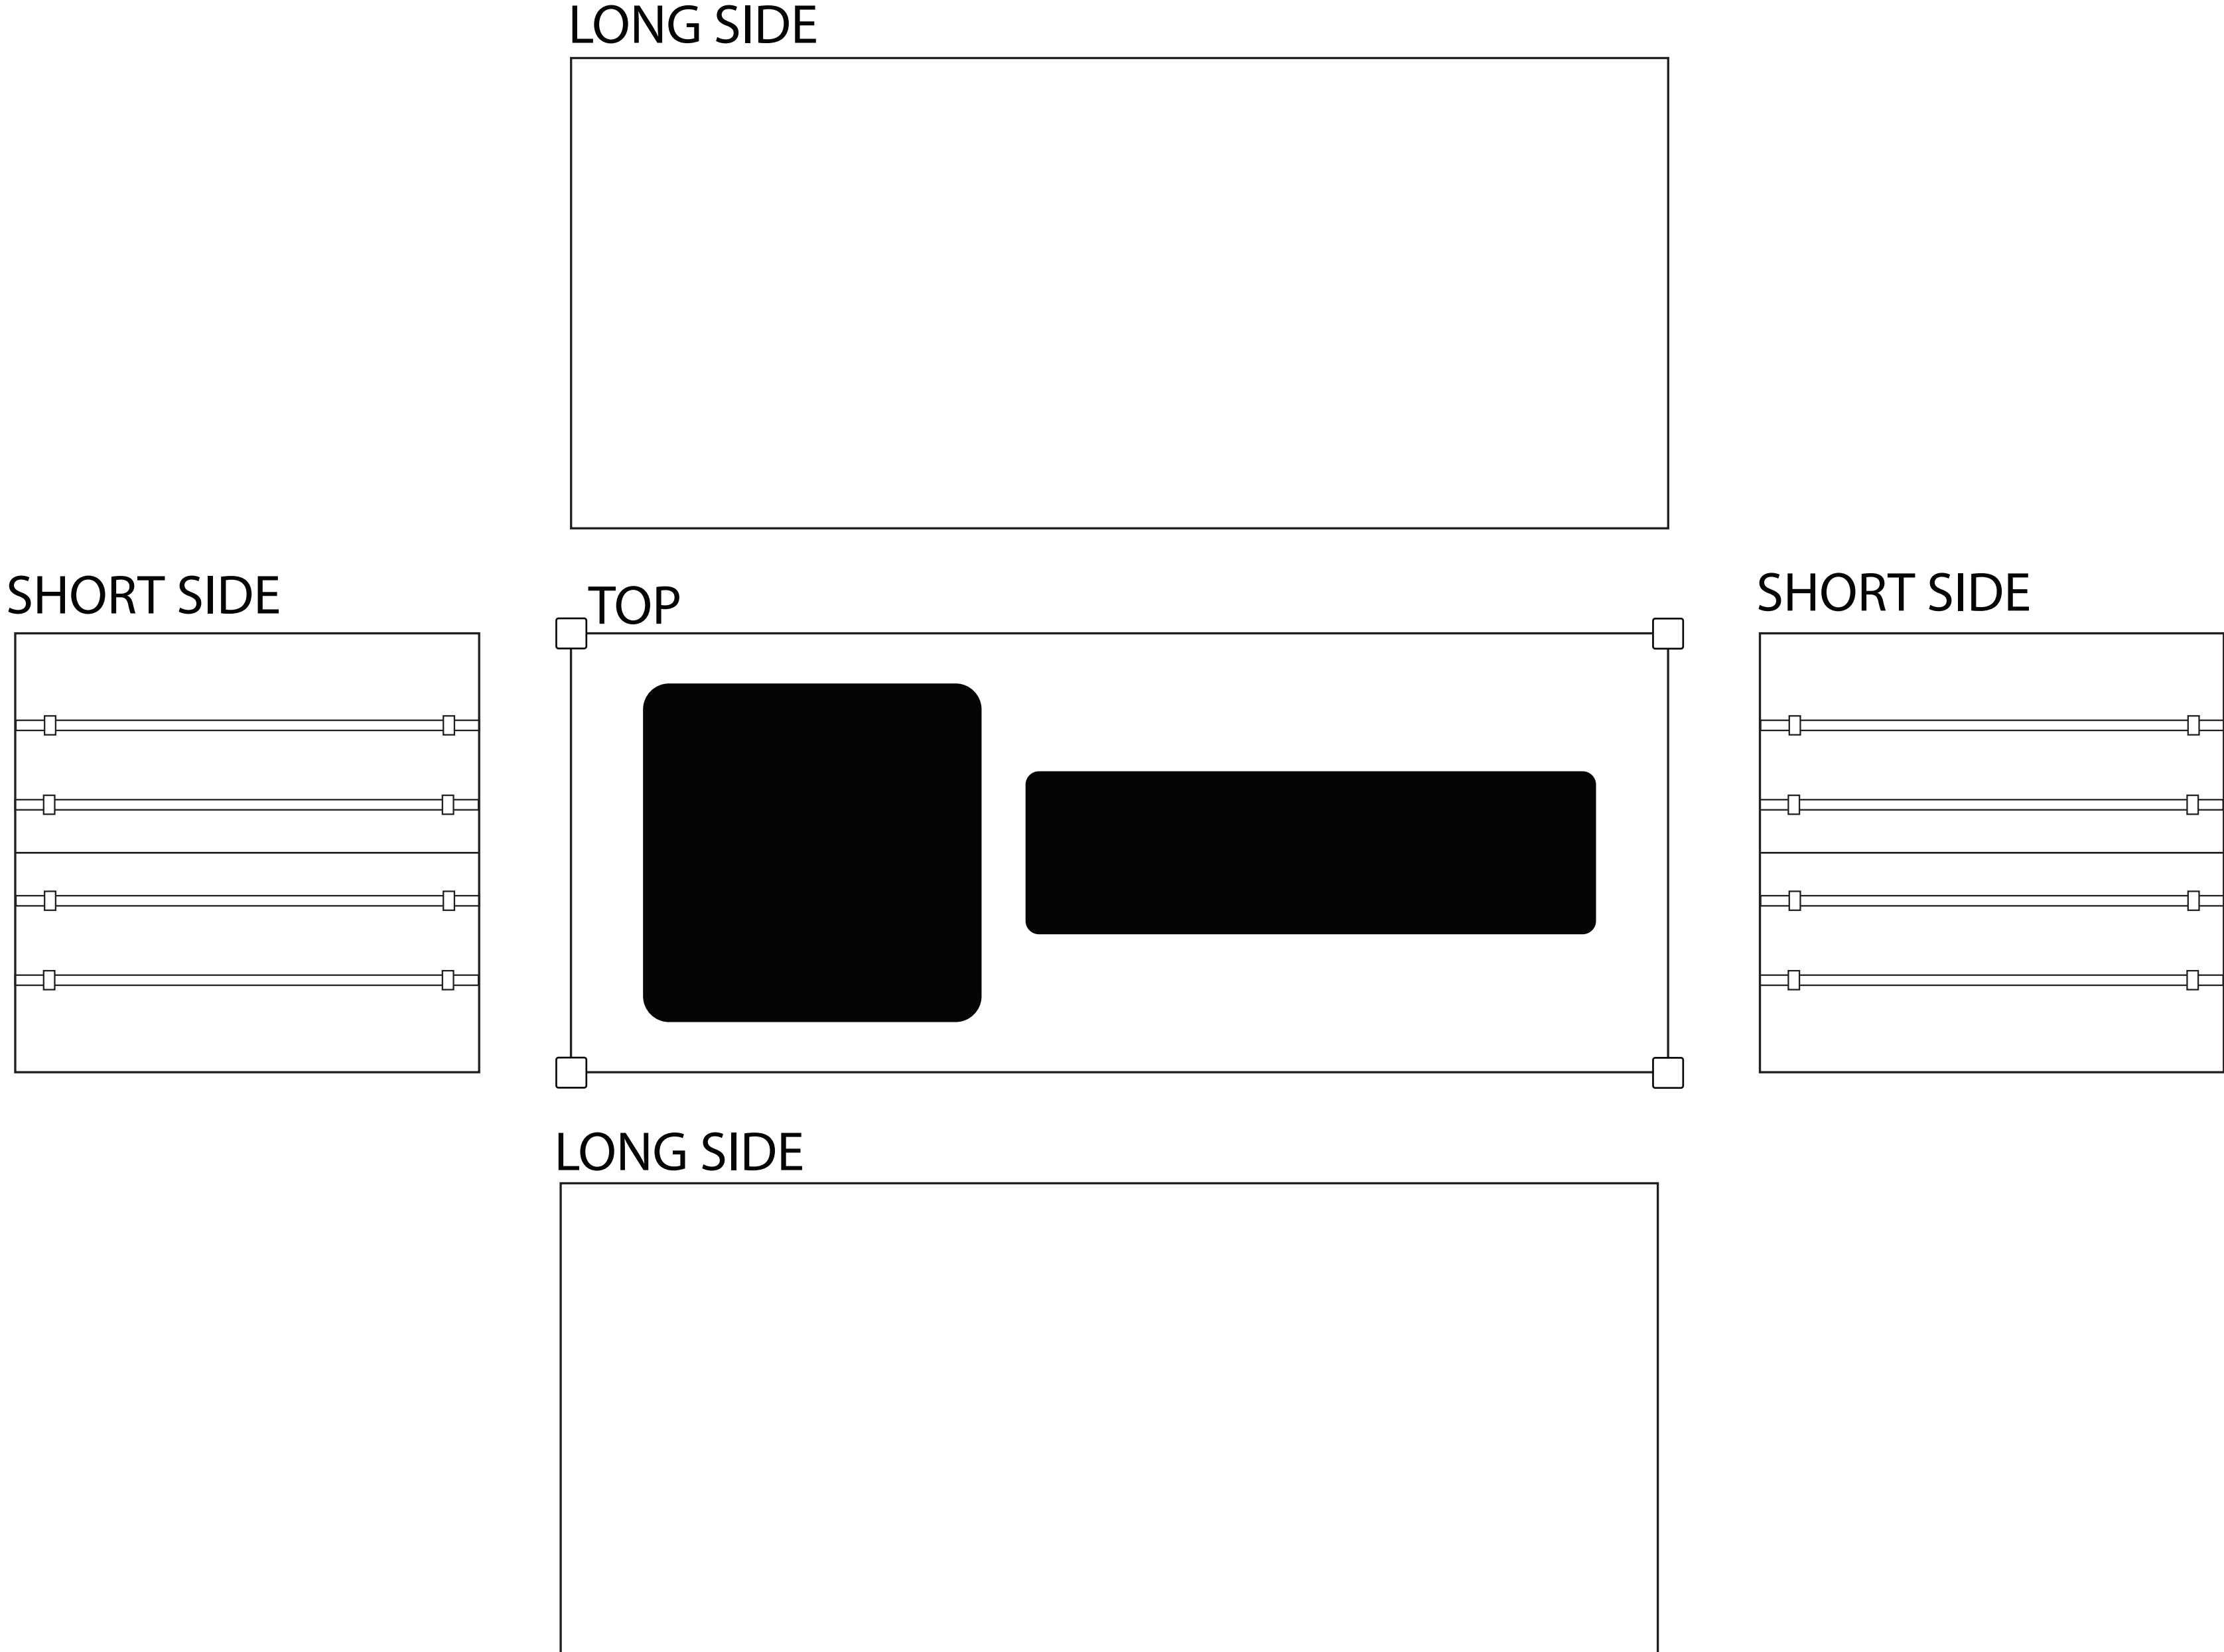

PROOF SHEET

MINI CONTAINER TEMPLATE

 CUT OUT SECTIONS

125% scale

VISUAL REPRESENTATION ONLY *NOT TO SCALE*

ITEM SPECIFICATION

Container shaped desk tidy

PRINT COLOUR

PRINT METHOD

Screen Print

Please check and confirm all details are correct before proceeding and notify us of any discrepancy as we cannot accept liability for any post-completion errors or omissions. Any images and/or published print areas and item sizes are approximate and should be regarded as a guideline only. The goods supplied are mass produced for the promotional market. Any movement in print position, size and colour are to be expected. Please note an acknowledgement to proceed with an order constitutes that you are happy to proceed based on our Terms & Conditions which can be found on our website. We encourage customers to review terms and conditions before proceeding.