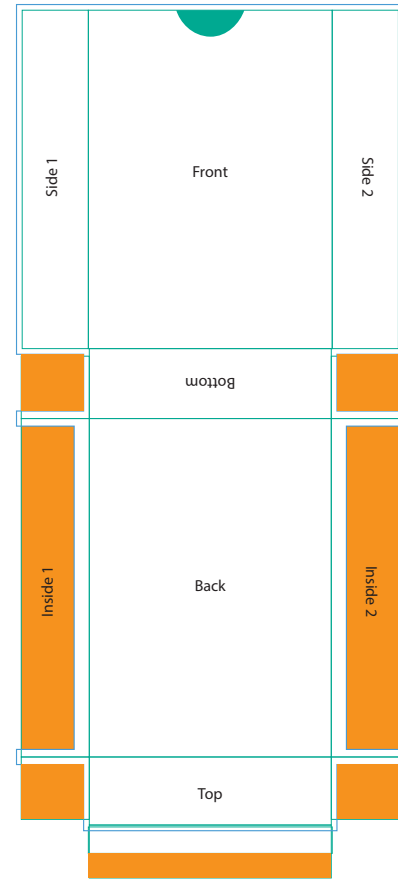

Proof Sheet

Bespoke Playing Cards

Card

Box - 50% scale

- Cut
- Bleed
- No Print

Front

Please check and confirm all details are correct before proceeding and notify us of any discrepancy as we cannot accept liability for any post-completion errors or omissions. We will match your pantone colours as close as possible however 100% match cannot be guaranteed, and the shade of the print colour may differ slightly when printed onto different surface. Any images and/or published print areas and item sizes are approximate and should be regarded as a guideline only. The goods supplied are mass produced for the promotional market. Any movement in print position, size and colour are to be expected. Please note an acknowledgement to proceed with an order constitutes that you are happy to proceed based on our Terms & Conditions which can be found on our website. We encourage customers to review terms and conditions before proceeding.