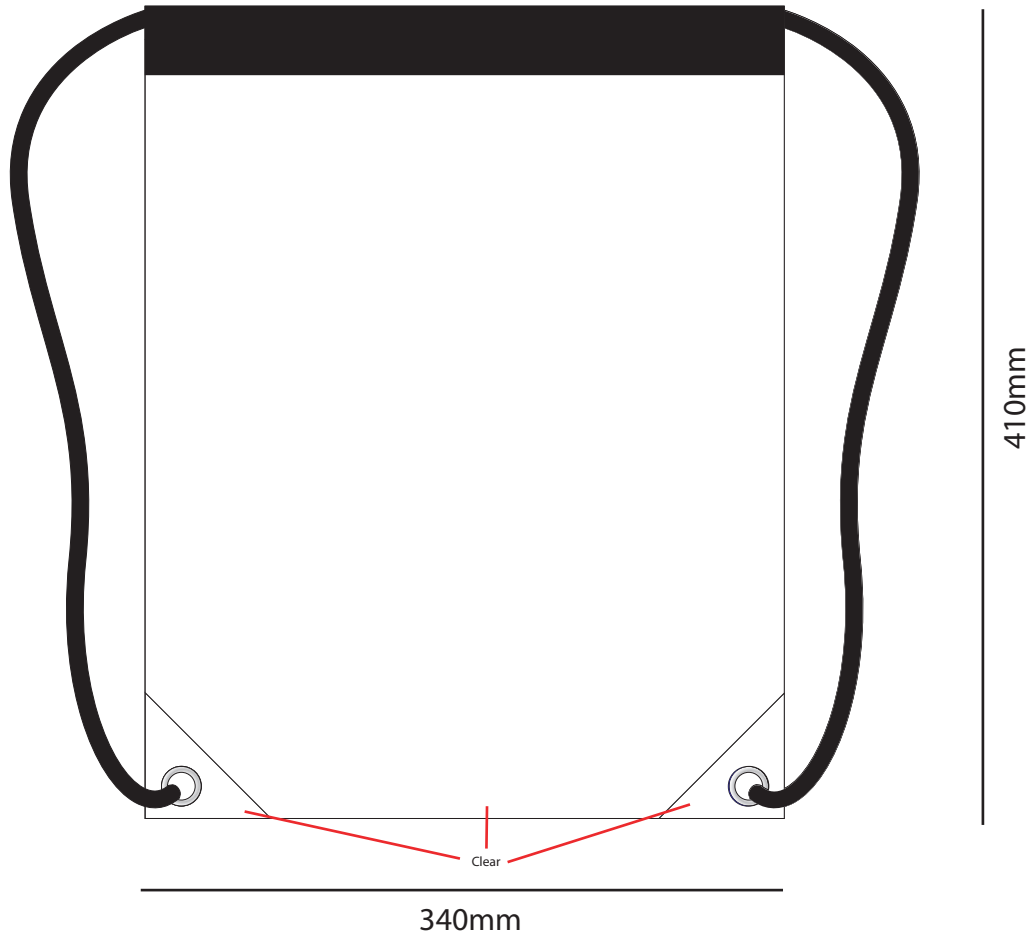

# Proof Sheet

Clear PVC Drawstring Bag with Colour Matched Trim

Size: 34 x 41 cm

Please check and confirm all details are correct before proceeding and notify us of any discrepancy as we cannot accept liability for any post-completion errors or omissions. We will match your pantone colours as close as possible however 100% match cannot be guaranteed, and the shade of the print colour may differ slightly when printed onto different surface. Any images and/or published print areas and item sizes are approximate and should be regarded as a guideline only. The goods supplied are mass produced for the promotional market. Any movement in print position, size and colour are to be expected. Please note an acknowledgement to proceed with an order constitutes that you are happy to proceed based on our Terms & Conditions which can be found on our website. We encourage customers to review terms and conditions before proceeding.