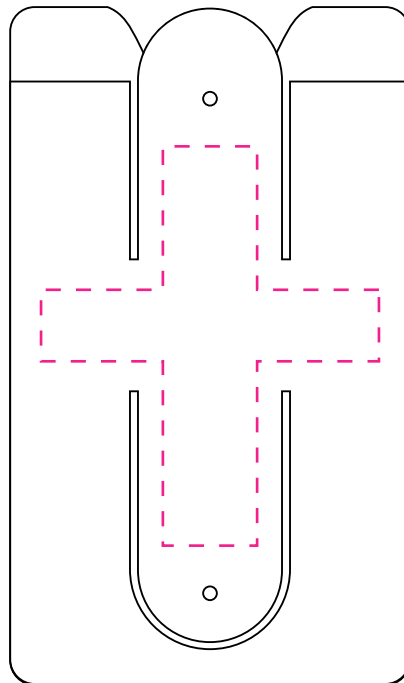

Proof Sheet

Snap Phone Stand & Card Holder

Not to scale

Please check and confirm all details are correct before proceeding and notify us of any discrepancy as we cannot accept liability for any post-completion errors or omissions. We will match your pantone colours as close as possible however 100% match cannot be guaranteed, and the shade of the print colour may differ slightly when printed onto different surface. Any images and/or published print areas and item sizes are approximate and should be regarded as a guideline only. The goods supplied are mass produced for the promotional market. Any movement in print position, size and colour are to be expected. Please note an acknowledgement to proceed with an order constitutes that you are happy to proceed based on our Terms & Conditions which can be found on our website. We encourage customers to review terms and conditions before proceeding.