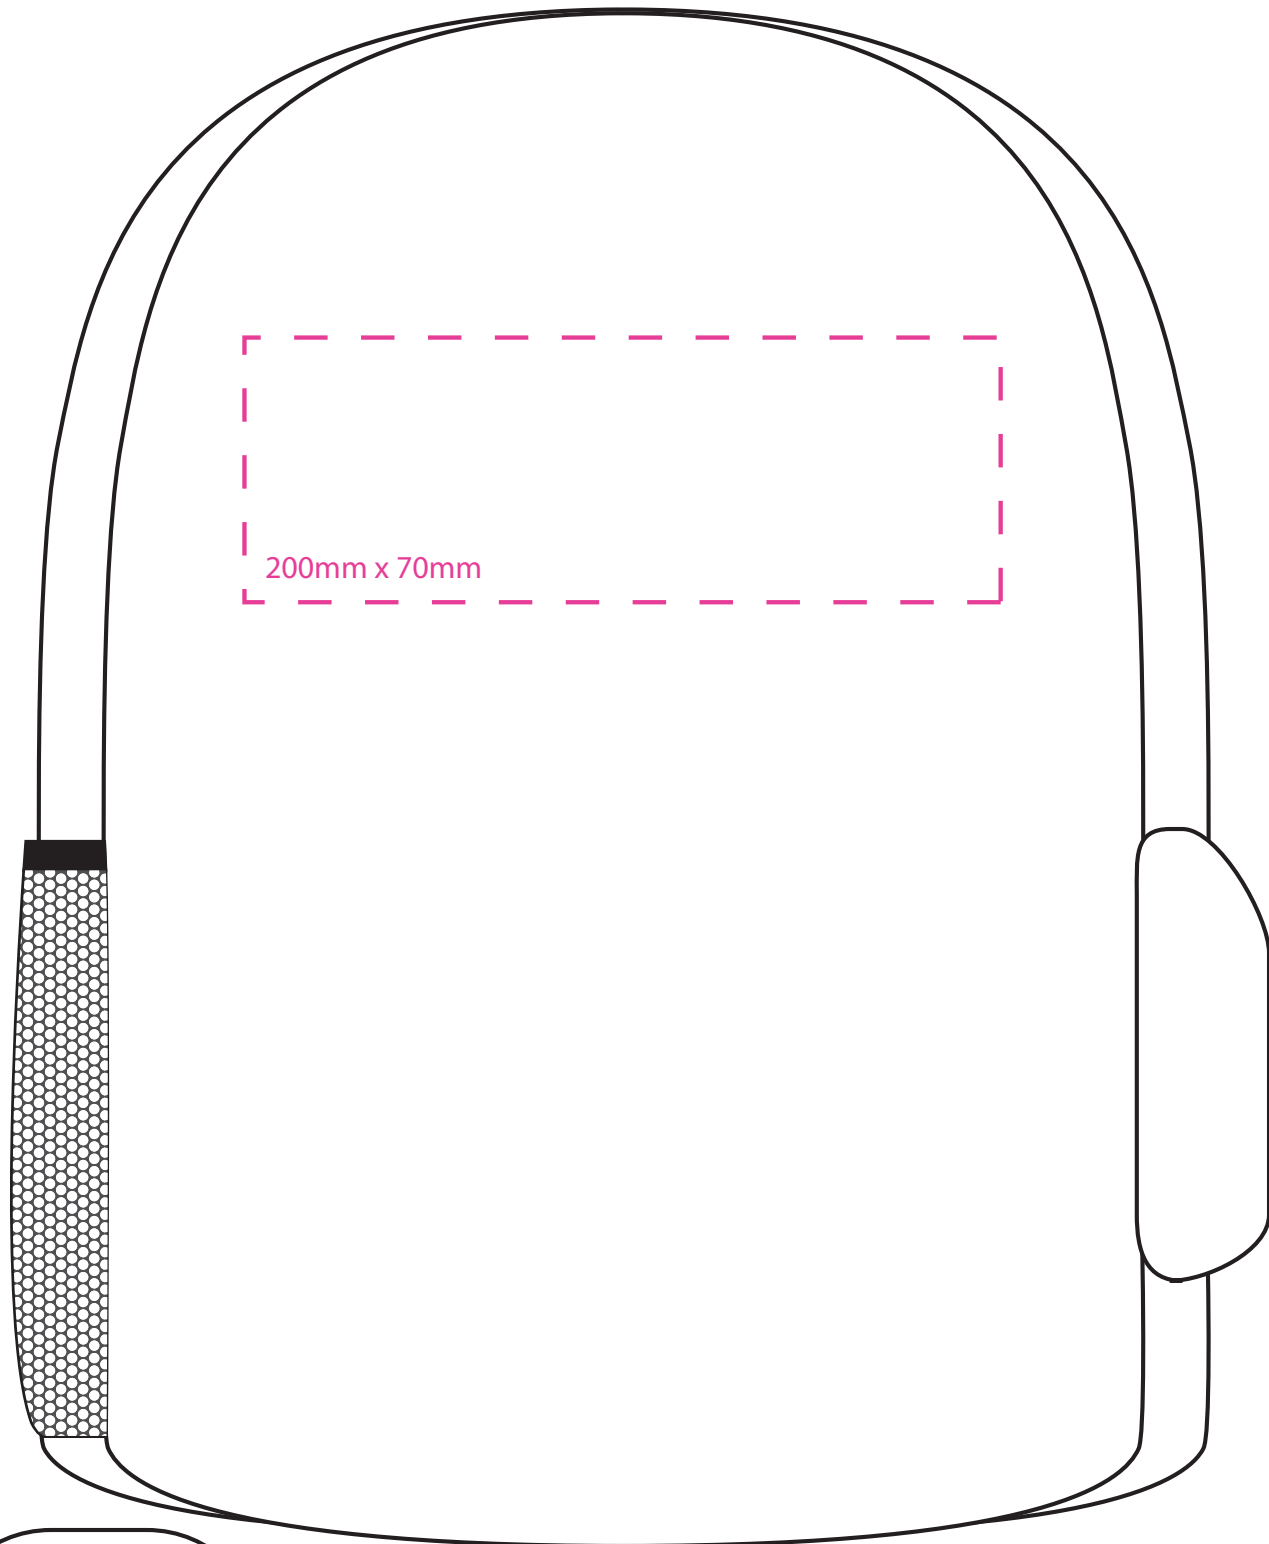

Proof Sheet

Foldable Rucksack

50% Scale

Please check and confirm all details are correct before proceeding and notify us of any discrepancy as we cannot accept liability for any post-completion errors or omissions. We will match your pantone colours as close as possible however 100% match cannot be guaranteed, and the shade of the print colour may differ slightly when printed onto different surface. Any images and/or published print areas and item sizes are approximate and should be regarded as a guideline only. The goods supplied are mass produced for the promotional market. Any movement in print position, size and colour are to be expected. Please note an acknowledgement to proceed with an order constitutes that you are happy to proceed based on our Terms & Conditions which can be found on our website. We encourage customers to review terms and conditions before proceeding.