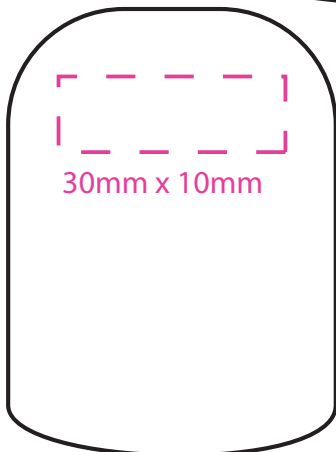

Proof Sheet

Foldable Rucksack

50% Scale

Please check and confirm all details are correct before proceeding and notify us of any discrepancy as we cannot accept liability for any post-completion errors or omissions. We will match your pantone colours as close as possible however 100% match cannot be guaranteed, and the shade of the print colour may differ slightly when printed onto different surface. Any images and/or published print areas and item sizes are approximate and should be regarded as a guideline only. The goods supplied are mass produced for the promotional market. Any movement in print position, size and colour are to be expected. Please note an acknowledgement to proceed with an order constitutes that you are happy to proceed based on our Terms & Conditions which can be found on our website. We encourage customers to review terms and conditions before proceeding.