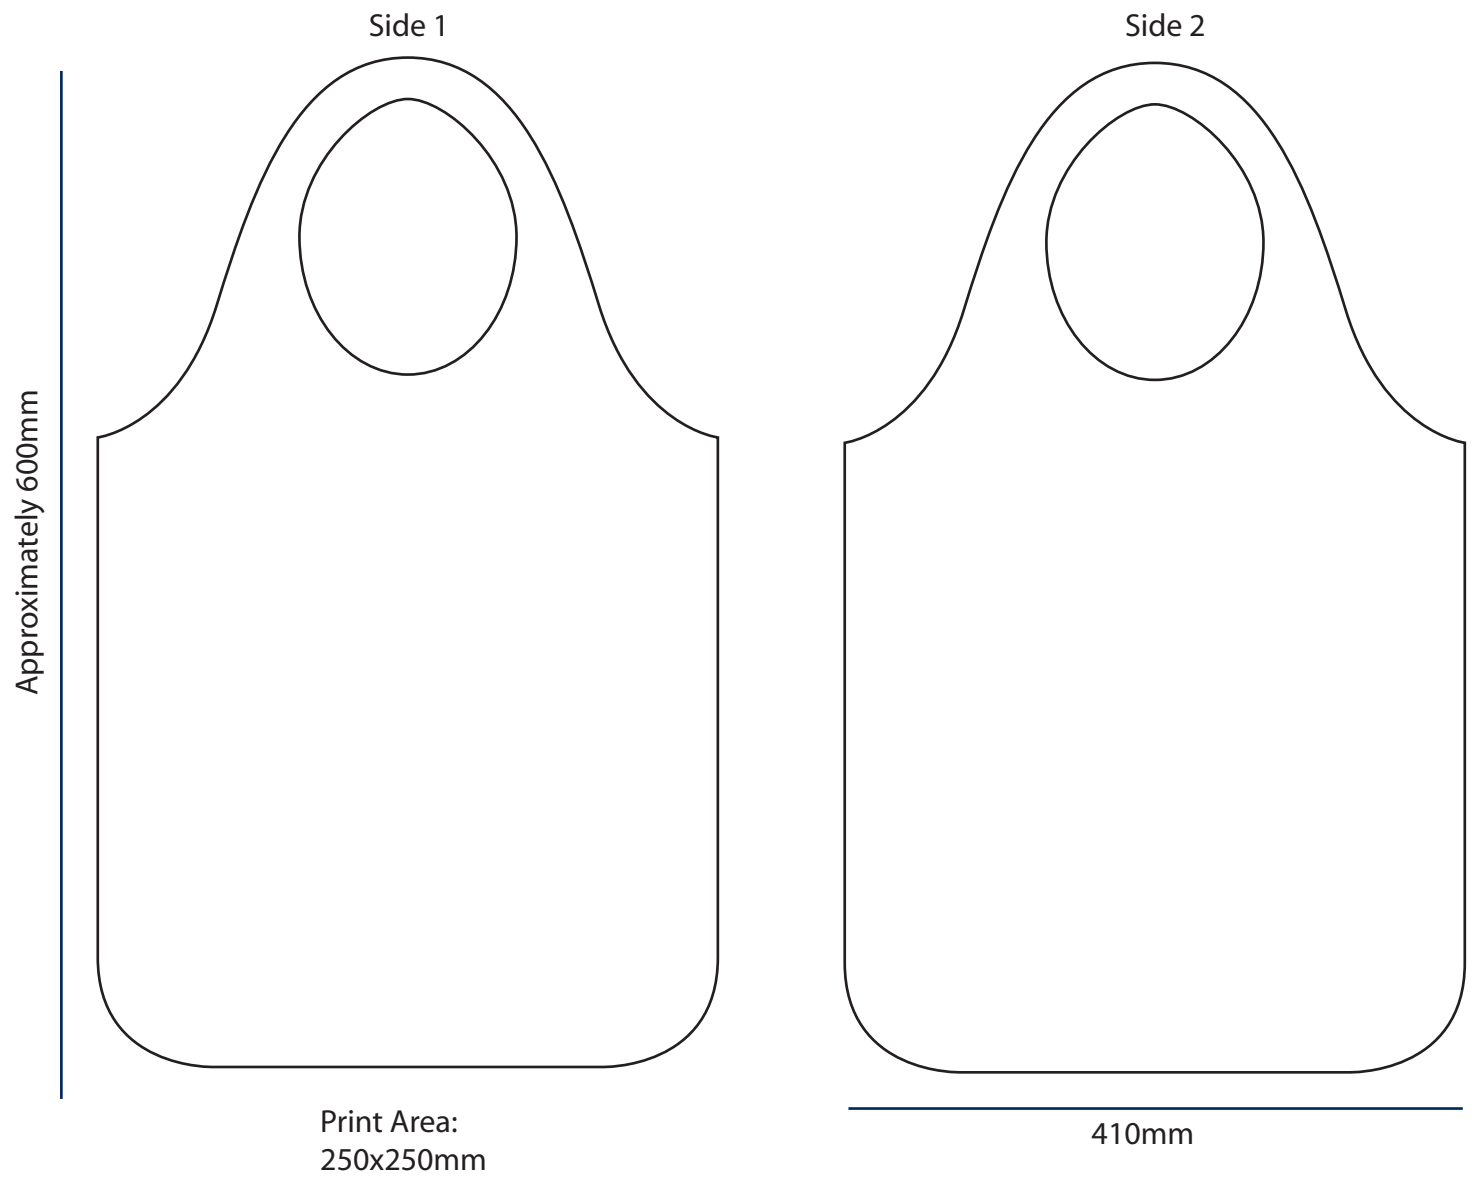

Proof Sheet

Foldable Shopping Bag

20% scale

Please check and confirm all details are correct before proceeding and notify us of any discrepancy as we cannot accept liability for any post-completion errors or omissions. We will match your pantone colours as close as possible however 100% match cannot be guaranteed, and the shade of the print colour may differ slightly when printed onto different surface. Any images and/or published print areas and item sizes are approximate and should be regarded as a guideline only. The goods supplied are mass produced for the promotional market. Any movement in print position, size and colour are to be expected. Please note an acknowledgement to proceed with an order constitutes that you are happy to proceed based on our Terms & Conditions which can be found on our website. We encourage customers to review terms and conditions before proceeding.