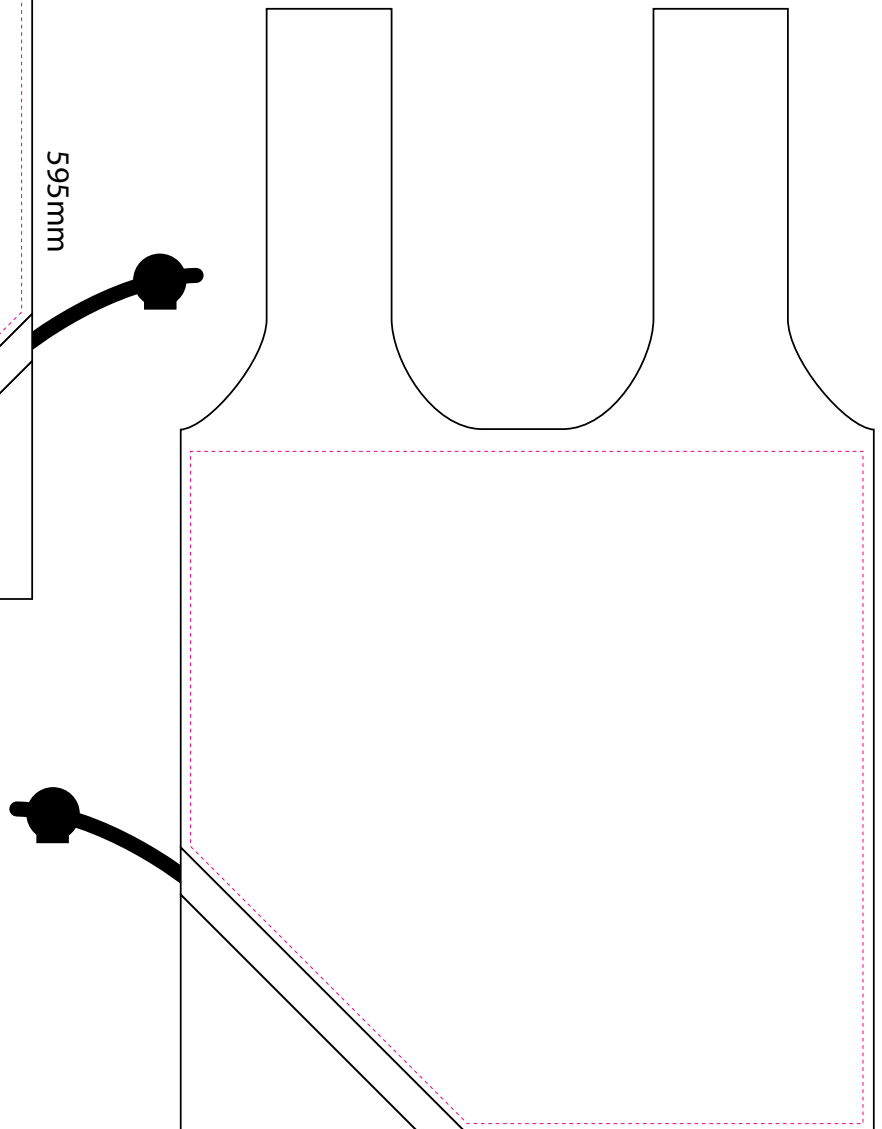

## Corner - Foldable Shopping Bag

Side 1

365mm

595mm

Print Area: 365mm x 365mm

Side 2

25% Scale

Please check and confirm all details are correct before proceeding and notify us of any discrepancy as we cannot accept liability for any post-completion errors or omissions. We will match your pantone colours as close as possible however 100% match cannot be guaranteed, and the shade of the print colour may differ slightly when printed onto different surface. Any images and/or published print areas and item sizes are approximate and should be regarded as a guideline only. The goods supplied are mass produced for the promotional market. Any movement in print position, size and colour are to be expected. Please note an acknowledgement to proceed with an order constitutes that you are happy to proceed based on our Terms & Conditions which can be found on our website. We encourage customers to review terms and conditions before proceeding.